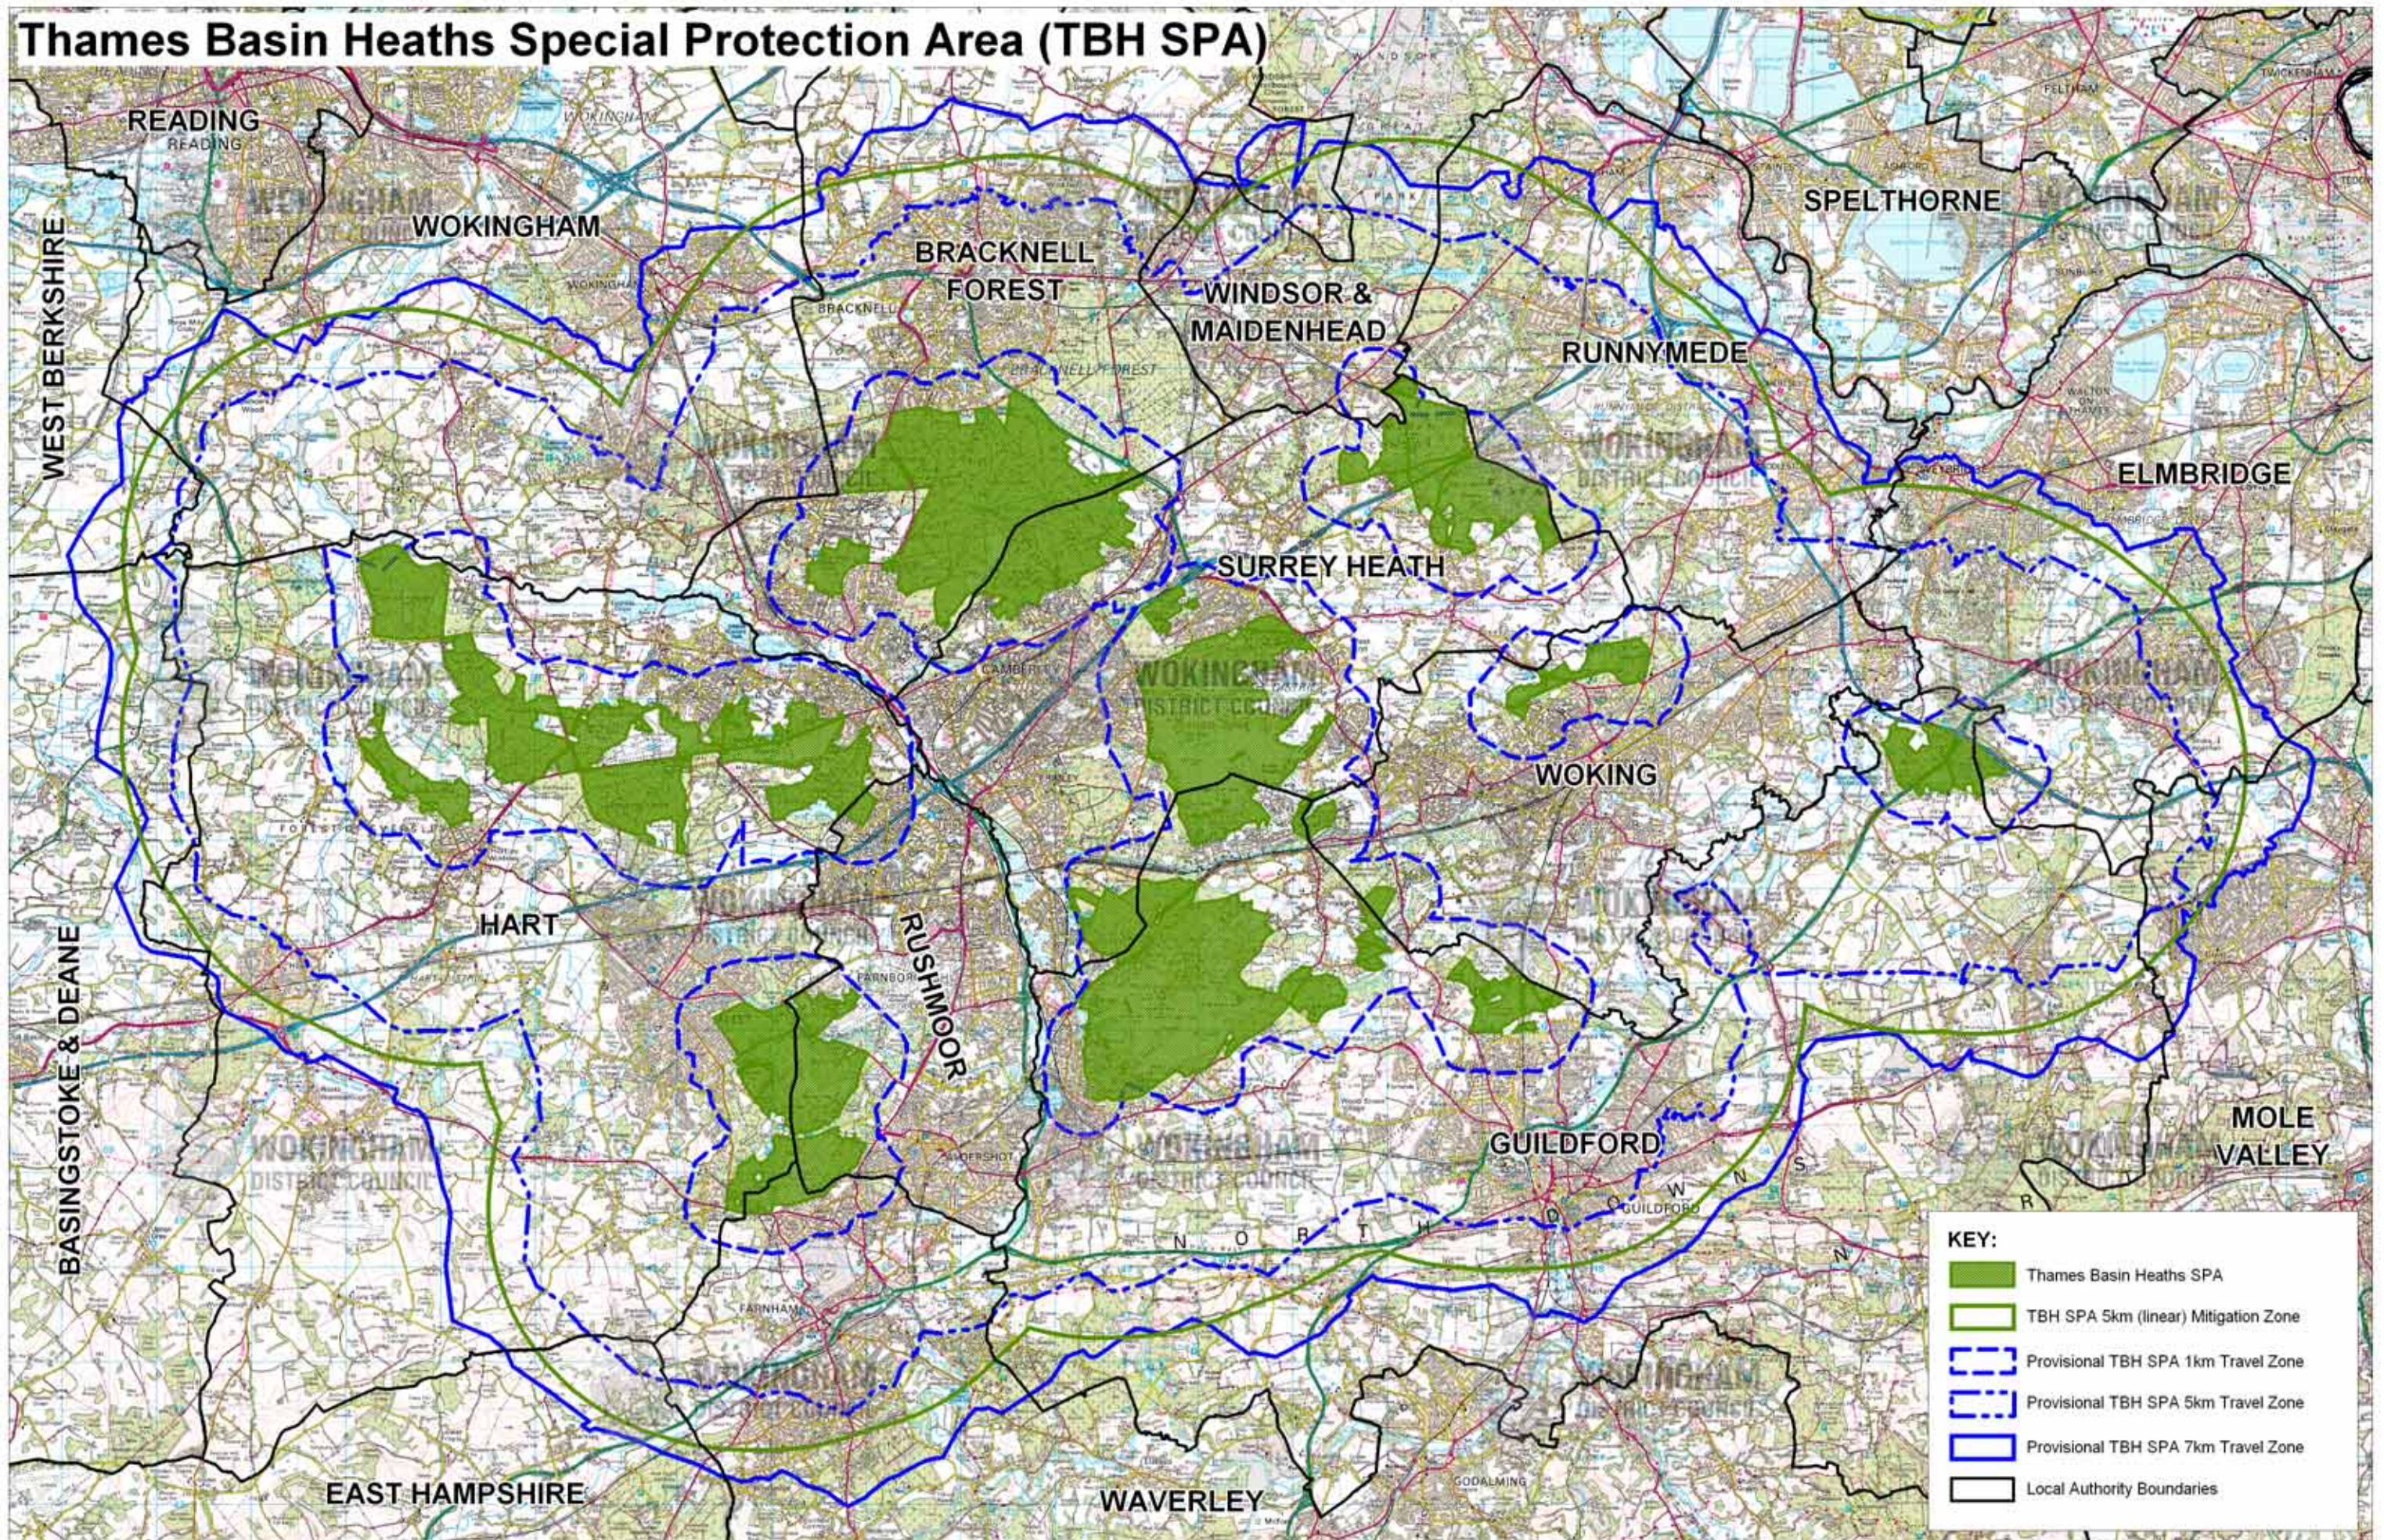

# Thames Basin Heaths Special Protection Area (TBH SPA)

This map is based upon Ordnance Survey material with the permission of Ordnance Survey on behalf of the Controller of HMSO.  
 © Crown Copyright. Unauthorised reproduction infringes Crown Copyright and may lead to prosecution or civil proceedings.  
 Wokingham District Council Licence No. 100018388.  
 For reference purposes only. No further copies may be made.  
 Wokingham District Council. February 2007

**PLEASE NOTE.**  
 Calculations of Provisional Travel Zone boundaries are based upon postcode units (which contain on average 15 adjoining addresses) and NOT individual addresses.

Scale: 1 : 125,000 at A3